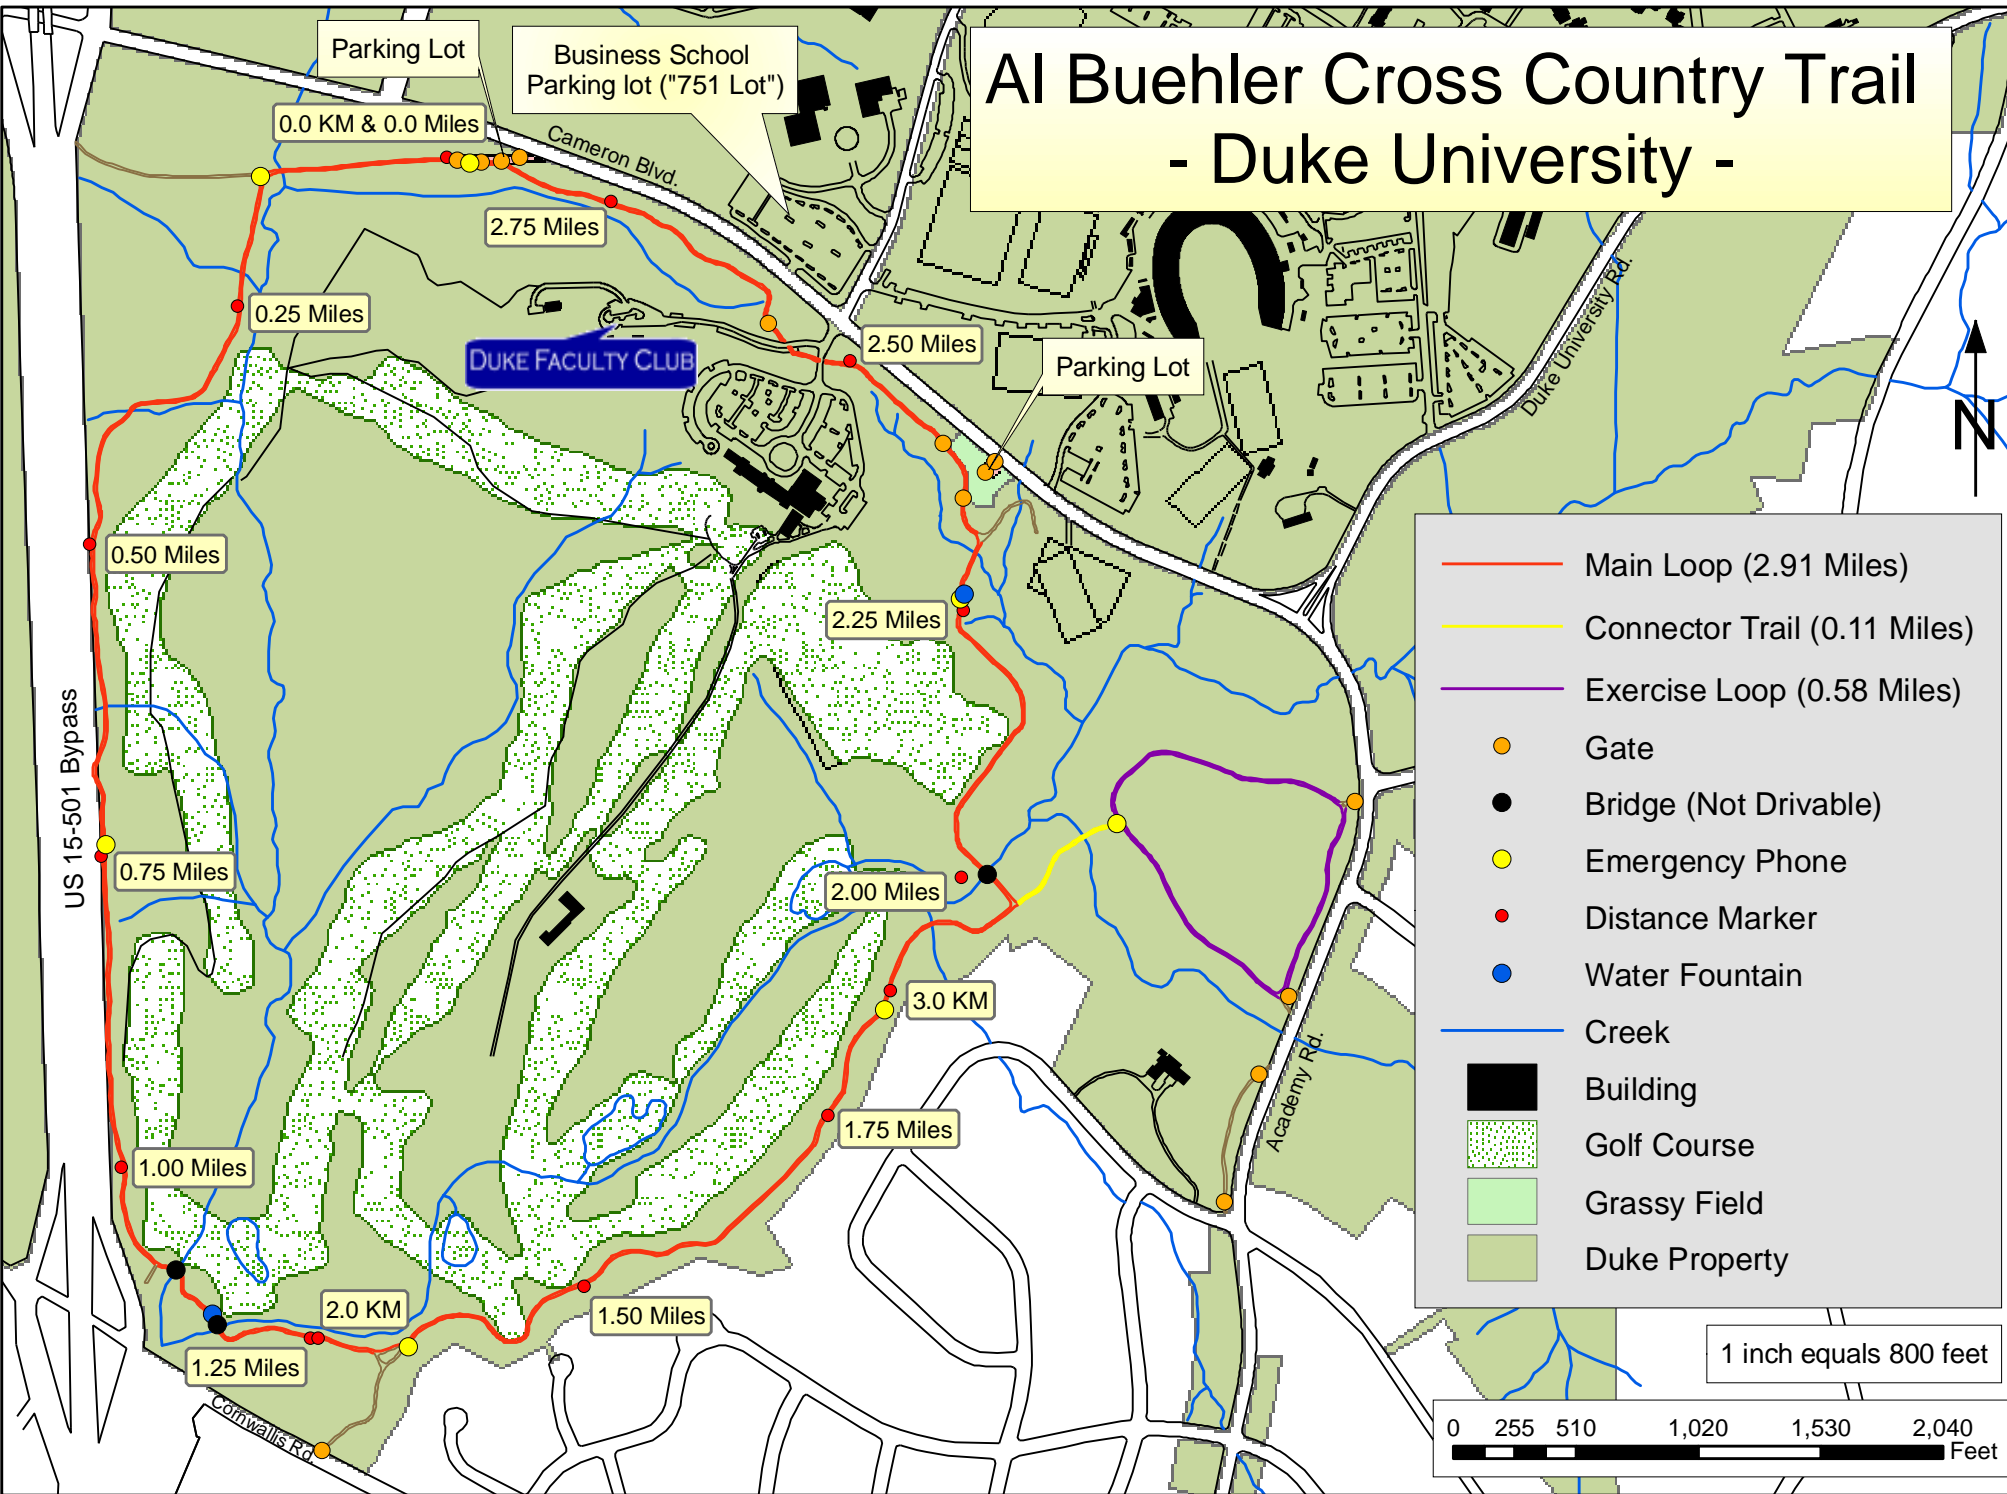

# Al Buehler Cross Country Trail - Duke University -

- Main Loop (2.91 Miles)
- Connector Trail (0.11 Miles)
- Exercise Loop (0.58 Miles)
- Gate
- Bridge (Not Drivable)
- Emergency Phone
- Distance Marker
- Water Fountain
- Creek
- Building
- Golf Course
- Grassy Field
- Duke Property

1 inch equals 800 feet